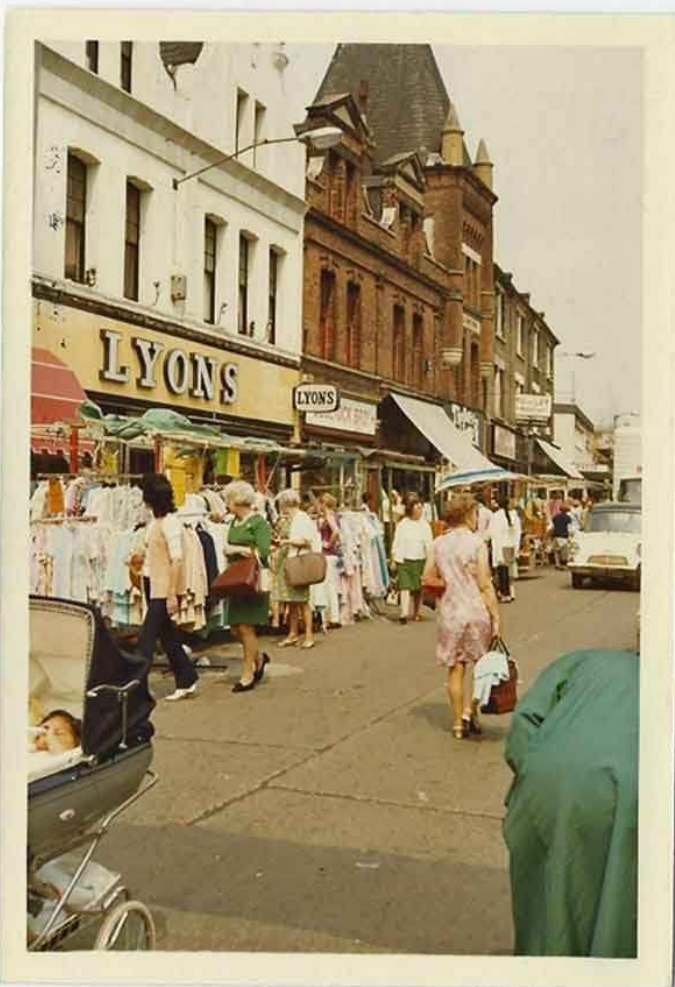

High Street, Walthamstow – “Then and Now” (1971-2010)

(all pictures courtesy of Jane Leftwich – [\[email\]](#))

Walthamstow, Emmanuel Hall - 1971

Walthamstow, Emmanuel 'Mission' 1973 & 2010

Walthamstow, High Street - 1972